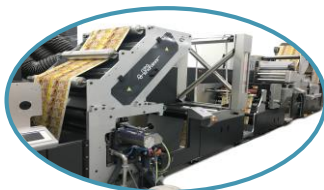

THE COMPACT ROTOGRAVURE MACHINE WITH THE SIZE YOU WANT

**PRINT
WIDTH**
200-350

**PRINT
WIDTH**
300-400

**PRINT
WIDTH**
500-600

**PRINT
WIDTH**
1100

**ROTO FOR
FLEXO PRINT
WIDTH**
500-800

**COMBINED
REWINDERS:**

SIMPLEX

**AUTOMATIC
WITH IN-LINE
CUTTING**

**AUTOMATIC
DOUBLE VERT.
WITH IN-LINE
CUTTING**

**AUTOMATIC
DOUBLE HORIZ.
WITH IN-LINE
CUTTING**

- ✓ POSSIBILITY OF CUSTOMISED VENTILATIONS, ALSO SUITABLE FOR WATER-BASED INKS WITH FLOATING DRYERS
- ✓ QUICK JOB CHANGE
- ✓ GENERAL SUPER COMPACT SIZE (6 COLOURS STARTING FROM 8 MT OF TOTAL SIZE - 8 COLOURS STARTING FROM 10 MT OF TOTAL SIZE)
- ✓ CUSTOMIZED COMBINATIONS WITH INTERCHANGEABLE MODULES, IN ORDER TO SATISFY ALL THE PRINTING AND COATING NEEDS
- ✓ DESIGN, CONSTRUCTION AND REALIZATION ARE MADE IN ITALY